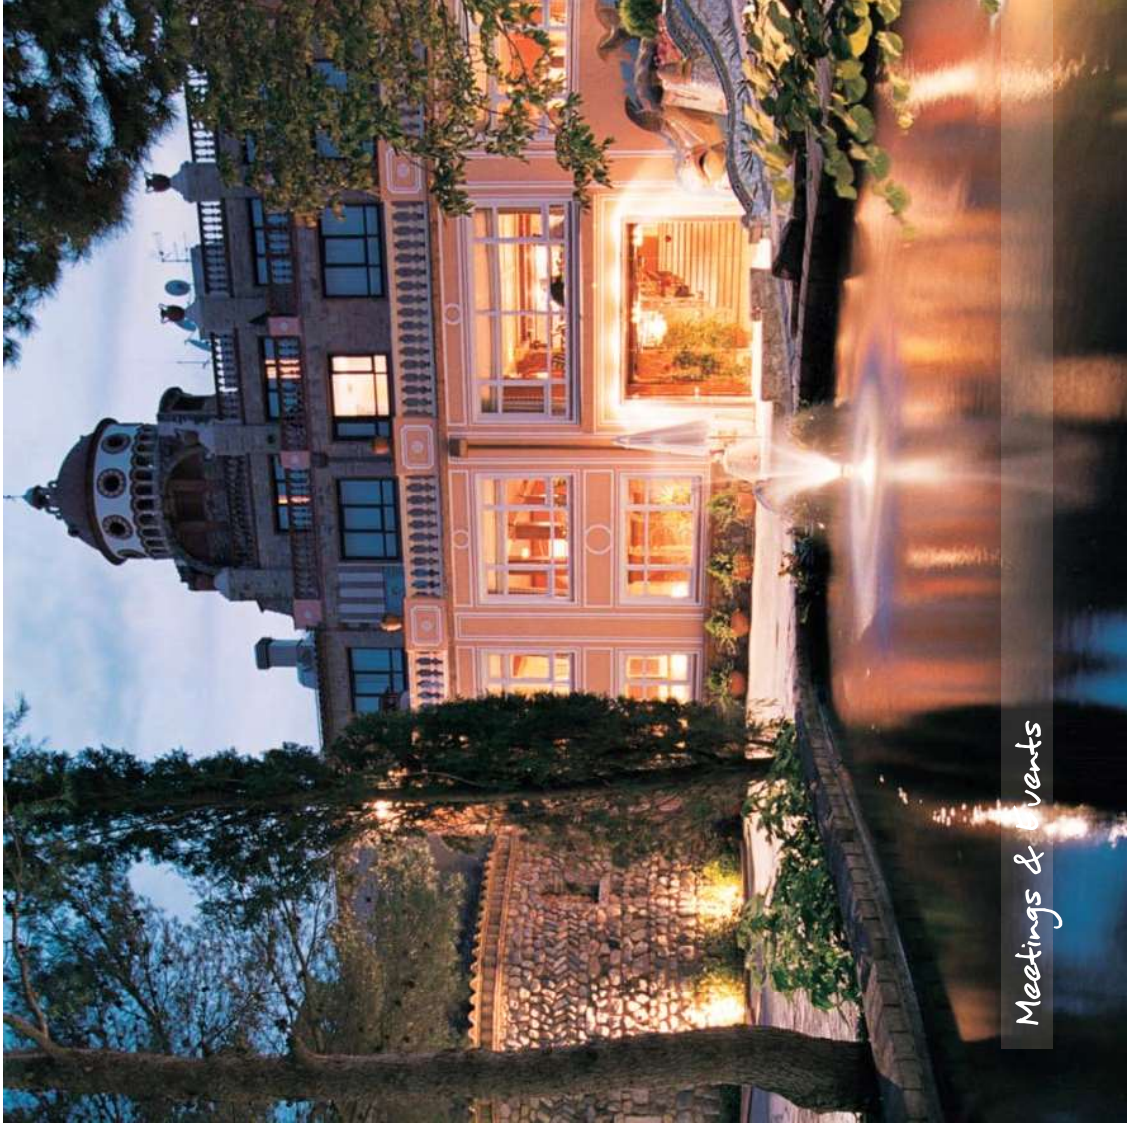

Meetings & events

Hotel Termes Montbrío *****

C O S T A D A U R A D A

En la Costa Daurada, el Hotel Termes Montbrío constituye un marco incomparable para la realización de su evento. Gran variedad de espacios totalmente adaptables a sus necesidades.

Located in the Costa Daurada, Hotel Termes Montbrío offers exclusive facilities in a unique environment to celebrate your event; together with a wide range of spaces and areas totally adaptable to your needs.